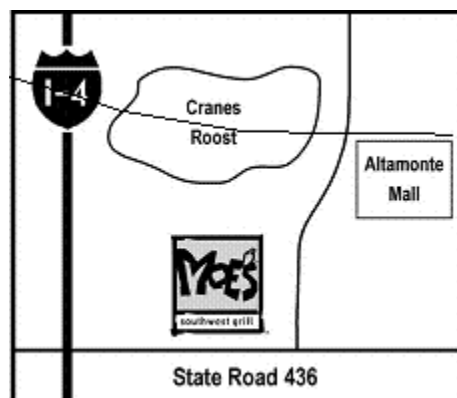

Special Olympics
Florida
Seminole County

FUN NIGHT AT MOE'S

Join the AIC on August 31st, between 4pm-10pm
For a night of big burritos (the best in the city!),
quesadillas, fajitas and delicious ice cream!

Moe's is located at:

175 E. Altamonte Dr. Suite 1040
Altamonte Springs, FL 32701

Don't miss the fun and Welcome to Moe's!!!